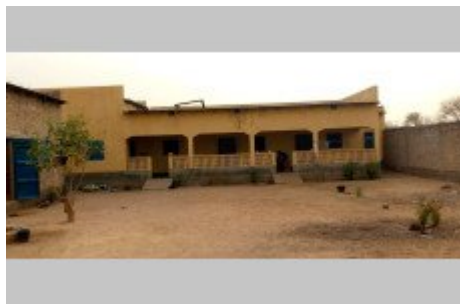

U...U+R, U,, U,,R·UŠRa

Maison A vendre (Doba)

U...U+R, U,, U R·UŠR± UŠU, Ra U·UŠ R·U,,RZ© RZU R·Rs R·U...RtRSR-R© R-U RSU,,UŠ U,R·RaRŠUŠU+ U UŠRŠU U U+ U...U+ RaRZ© RšR±U· U...RaR±U R¶ U,,U,,R·UŠRa. UŠR±R-U% RSU,,RSRŠµRSU,, R·U+RS RSU,,R·U+ U,,R¶U...RSU+ RaRZU... U·U,RZRSU+ U+R°U+ RSU,,U·R±RµR©

U...U,,R©Rµ

Purpose: Sale	Type: House	U...U,RsR·RaR©: Doba
U...RZUŠU+R©: Doba	Area: More than 100m2	U U·RSR·R© RSU,,R·RSU,R©: -
Ownership: Agent		

Betdaari Immobiliers

RSU,,U+RSRŠU·: +(235) 9696 4912

Fax: +(235) 6509 5558 / 6509 5658

Mail: info@betdaari.com